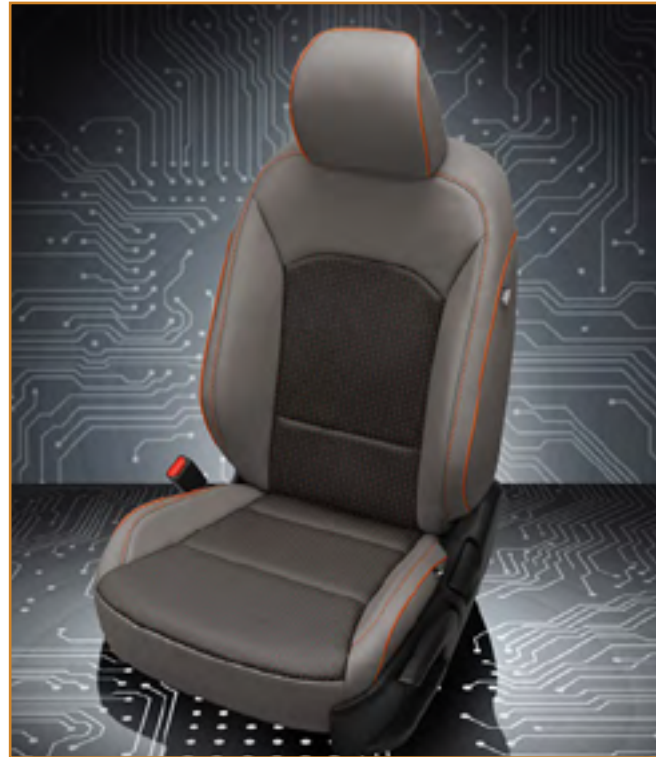

VIS CODE: K2191-102
Ash wrap, Barracuda Orange combo, Tangerine contrast all stitch, Tangerine piping