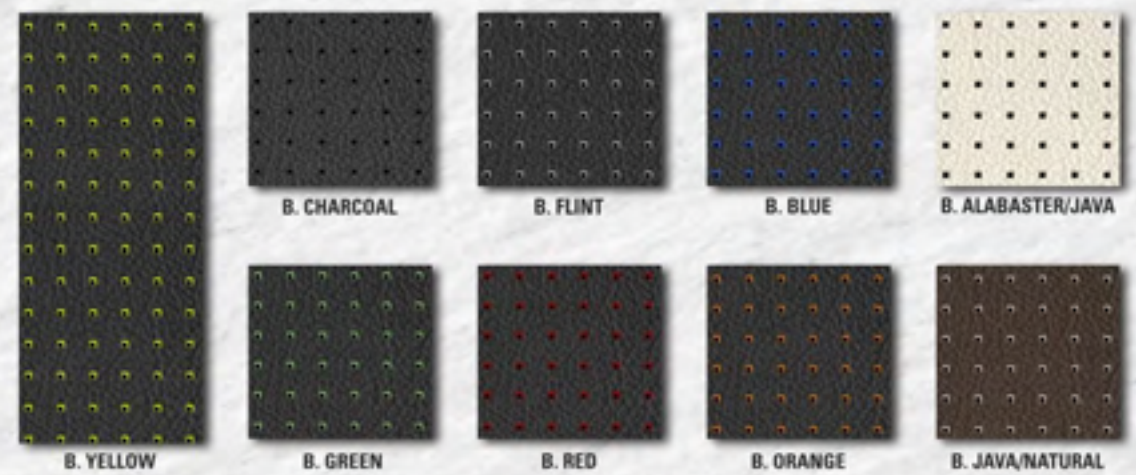

PALOMINO
 (matches Tan)

OATMEAL
 (matches Ivory)

MARASCHINO
 (matches Red)

Barracuda
 SQUARE PERFORATED DUO-TONE LEATHER

>dc400

INTÉRIEURS EN CUIR

CUSTOM EMBROIDERY
\$400 (PER PAIR)

DOUBLE DIAMOND
STITCH