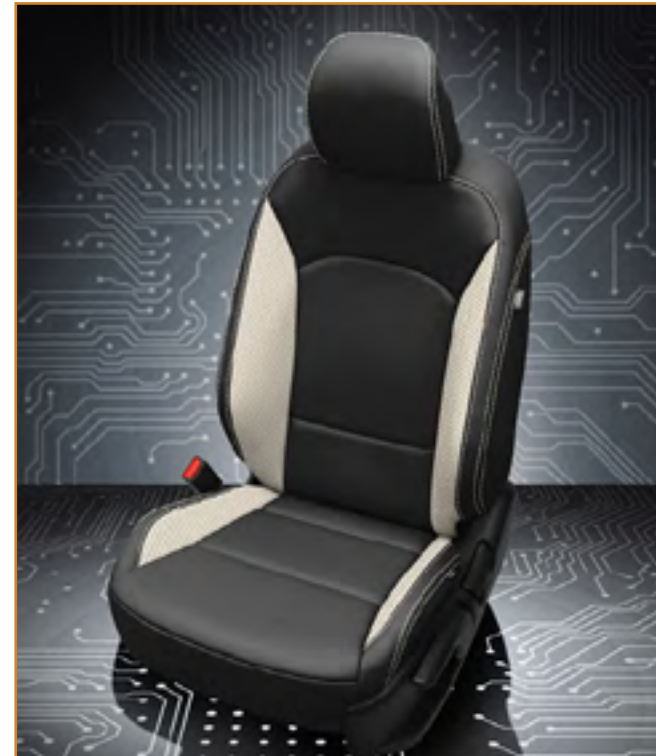

VIS CODE: K2189-100
Black wrap, Ash wings, Ash contrast all stitch,
Ash piping