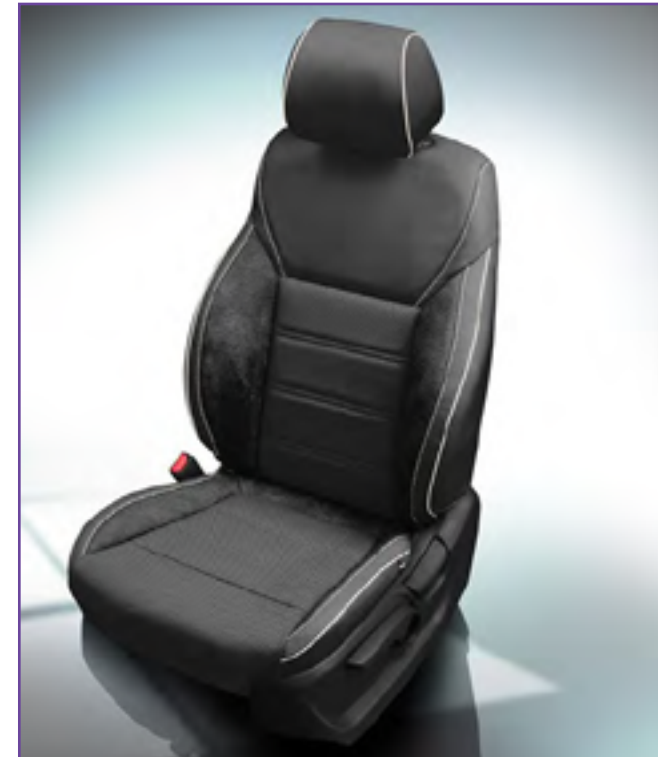

31 KIA SORENTO (Modèles 2021 et avant)

VIS CODE: K1470-100
Black wrap, Perf combo, Raven Suedezkin wings, Pearl piping, Pearl contrast all stitch, no insert