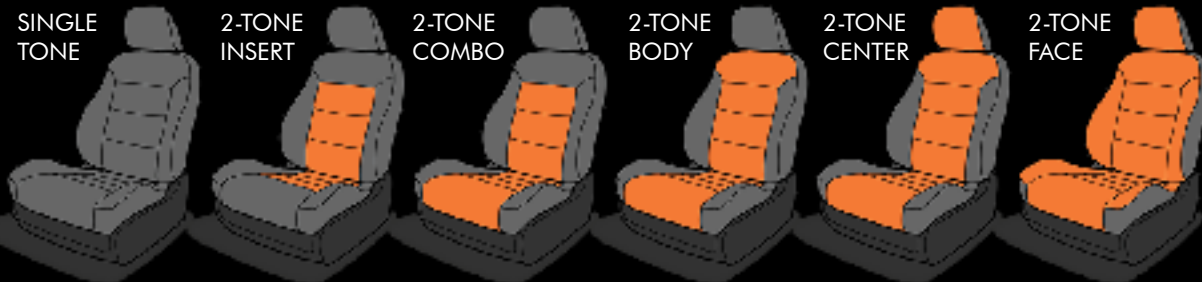

PALOMINO
 (matches Tan)

OATMEAL
 (matches Ivory)

MARASCHINO
 (matches Red)

Barracuda
 SQUARE PERFORATED DUO-TONE LEATHER

>dc400

INTÉRIEURS EN CUIR

CUSTOM EMBROIDERY
\$400 (PER PAIR)

DOUBLE DIAMOND
STITCH