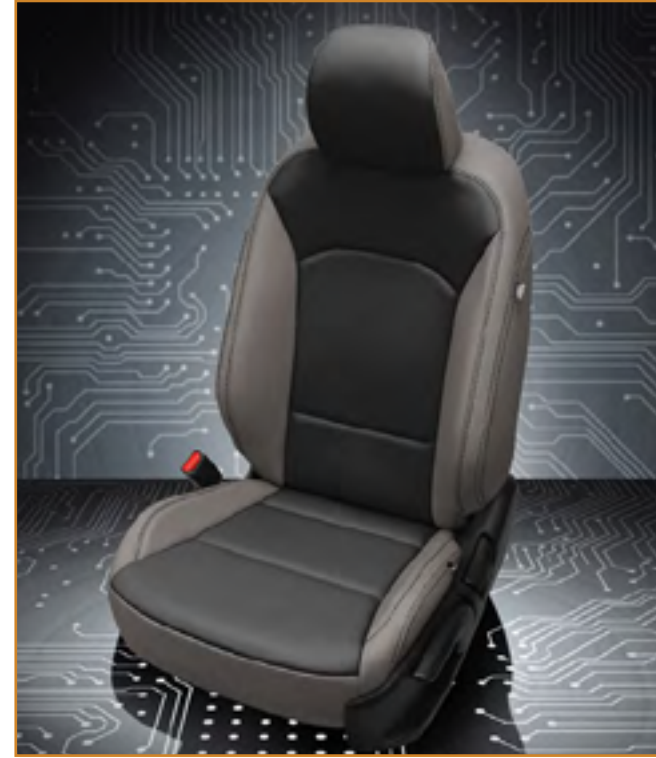

VIS CODE: F1342-100
Black wrap, Black stitching

VIS CODE: F1342-102
Ash wrap, Ash stitching

VIS CODE: K2187-100
Black wrap, Ash wings, Ash contrast all stitch,
Ash piping

VIS CODE: K2190-102
Ash wrap, Hyper Yellow combo, perf combo, Hyper
Yellow contrast all stitch