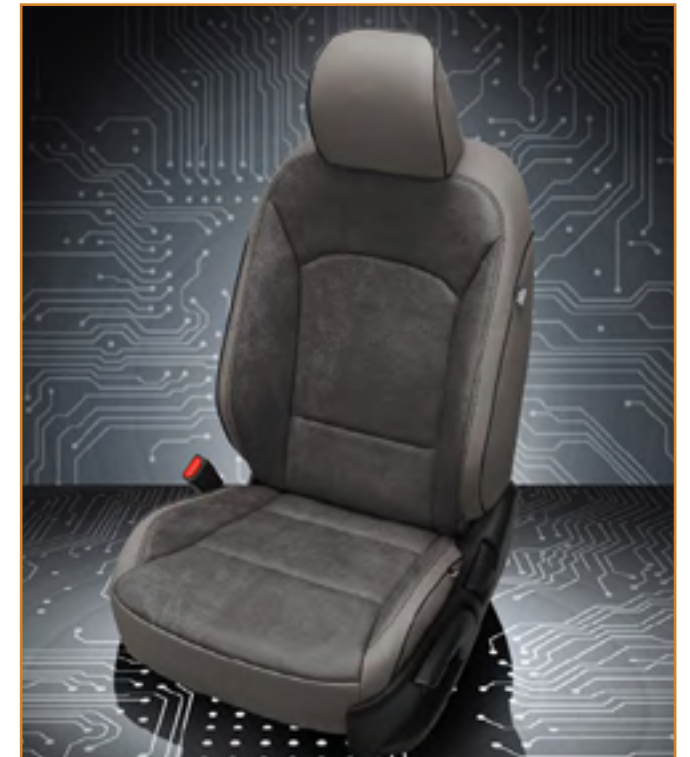

VIS CODE: K2194-102
Ash wrap, Dark Slate Suedezkin body, Dark Slate Suedezkin wings, Black contrast all stitch, Black piping