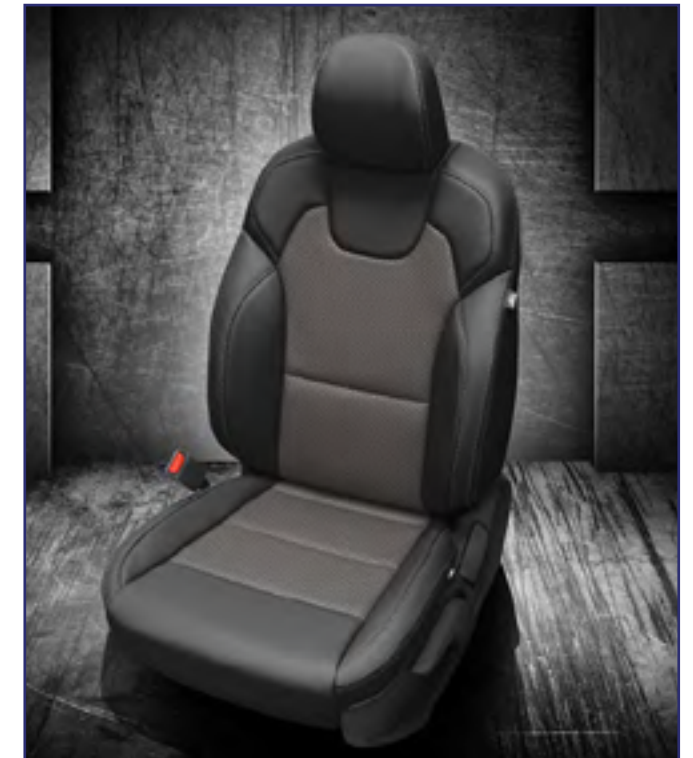

VIS CODE: K2378-100
Black wrap, Lunar Grey body, perf insert, Lunar Grey wings, Lunar Grey contrast all stitch

VIS CODE: K2379-100
Black wrap, Lt. Grey insert, perf insert, Lt. Grey contrast all stitch