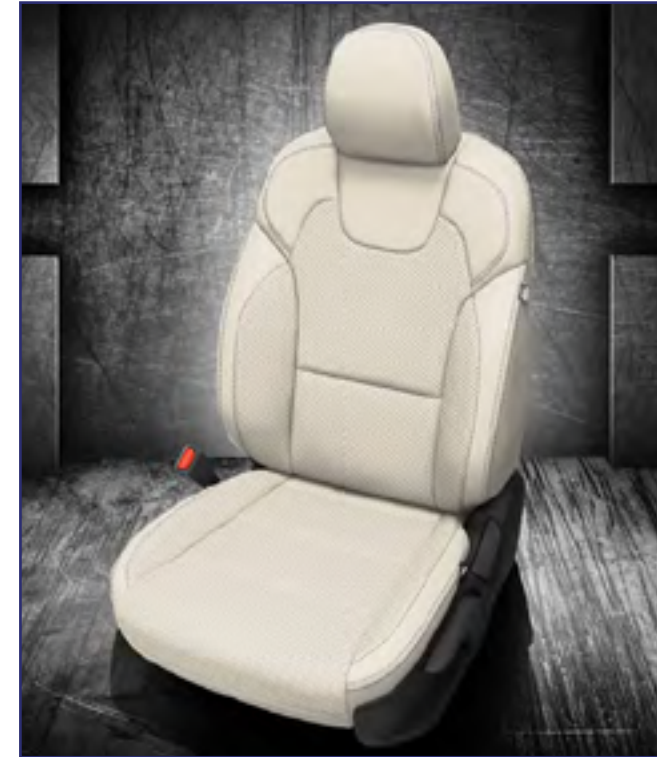

VIS CODE: K2382-120
Pearl wrap, perf combo, perf wings, Silver contrast all stitch