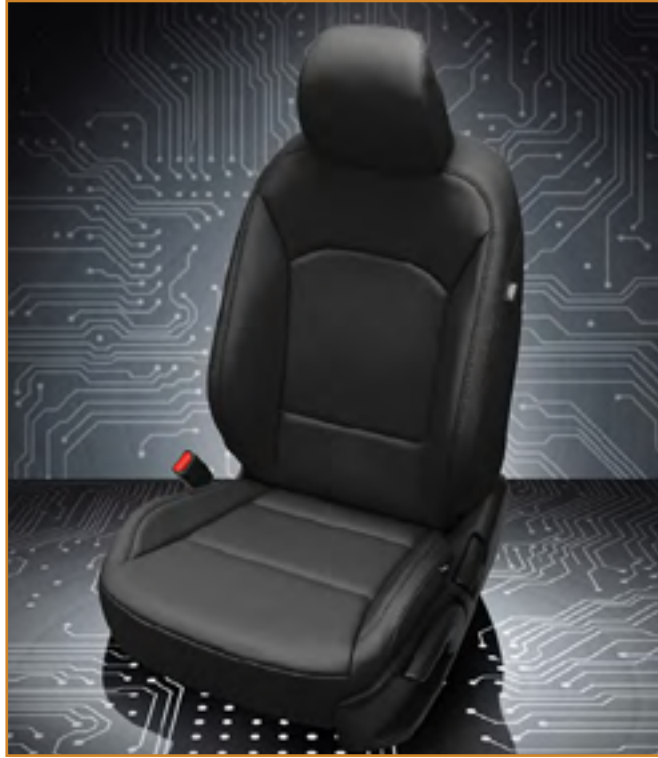

VIS CODE: F1342-100
Black wrap, Black stitching